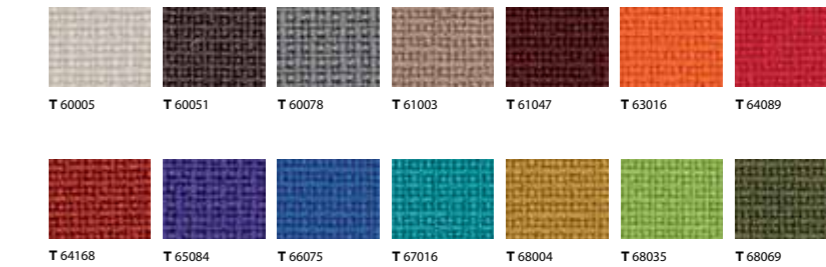

Textiles and Bases

Fame by Gabriel